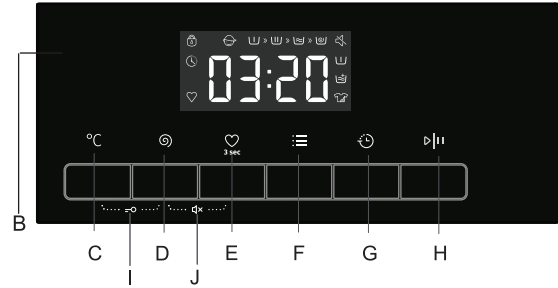

4

F

Quick User Manual

gorenje

This washing machine is equipped with automatic safety functions which detect and diagnose at an early stage and react appropriately.

- A. Program selector
- B. Program and function status display window
- C. "Temp." button °C