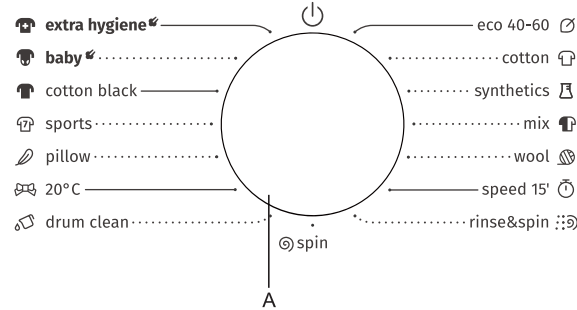

4

F

Quick User Manual

gorenje

This washing machine is equipped with automatic safety functions which detect and diagnose at an early stage and react appropriately.

- A. Program selector
- B. Program and function status display window
- C. "Temp." button °C

* : Optional Functions Yes : Detergent Required — : Cannot be selected -- : Temperature of unheated water

- (1) Wash performance test programs are:Eco 40-60.
- (2) Allergy Steam and Baby Steam Care both washing are suitable to sterilize the colorfast clothes, When you see the door glass with water mist,please don't put your hand on the door glass or open the dispenser to prevent burns.